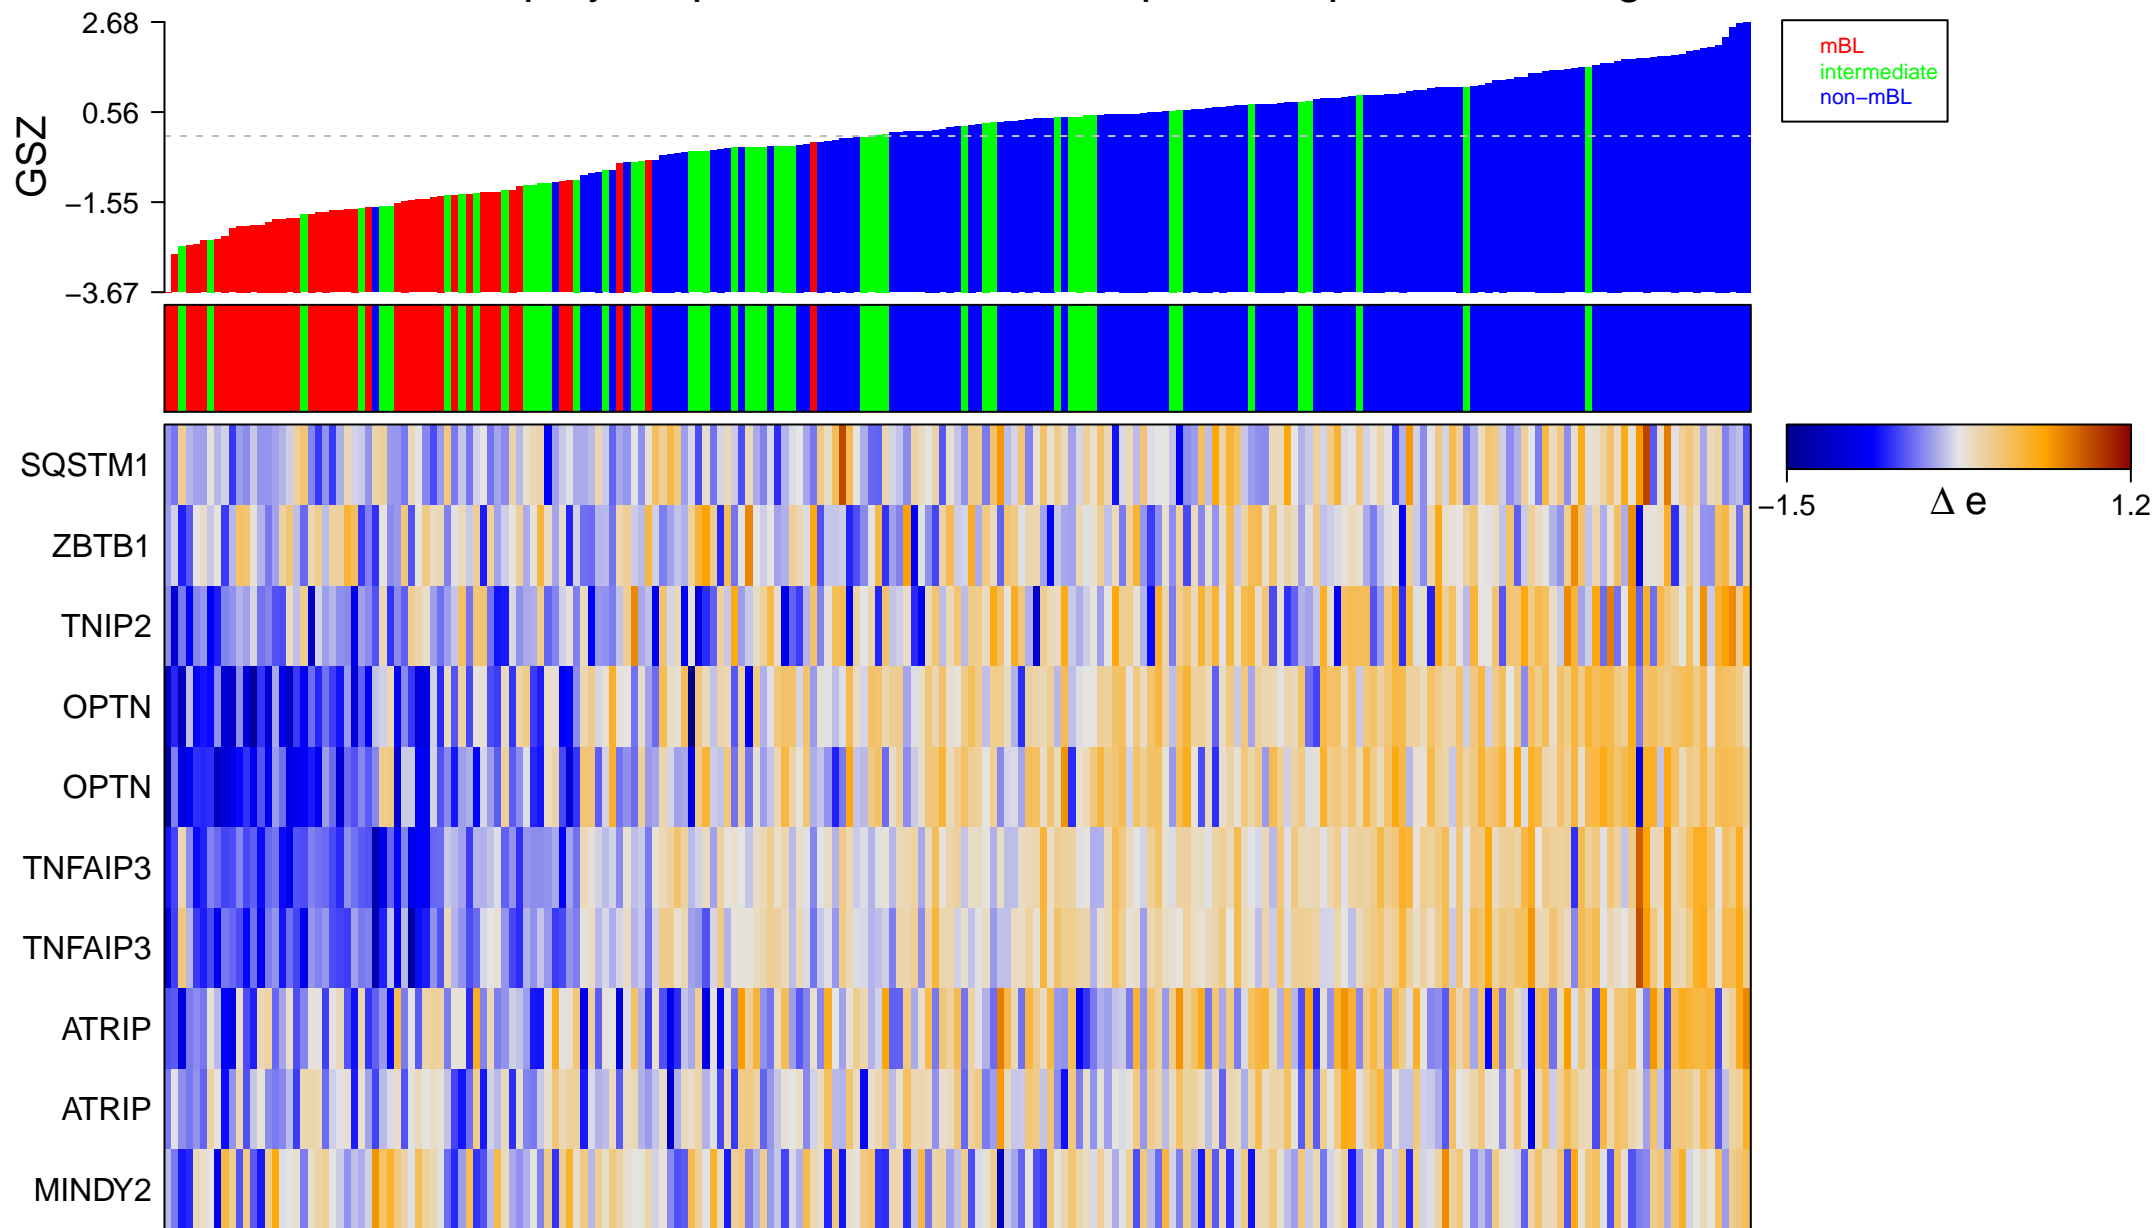

# K63-linked polyubiquitin modification-dependent protein binding

# K63-linked polyubiquitin modification-dependent protein binding

■ on  
■ -  
□ off