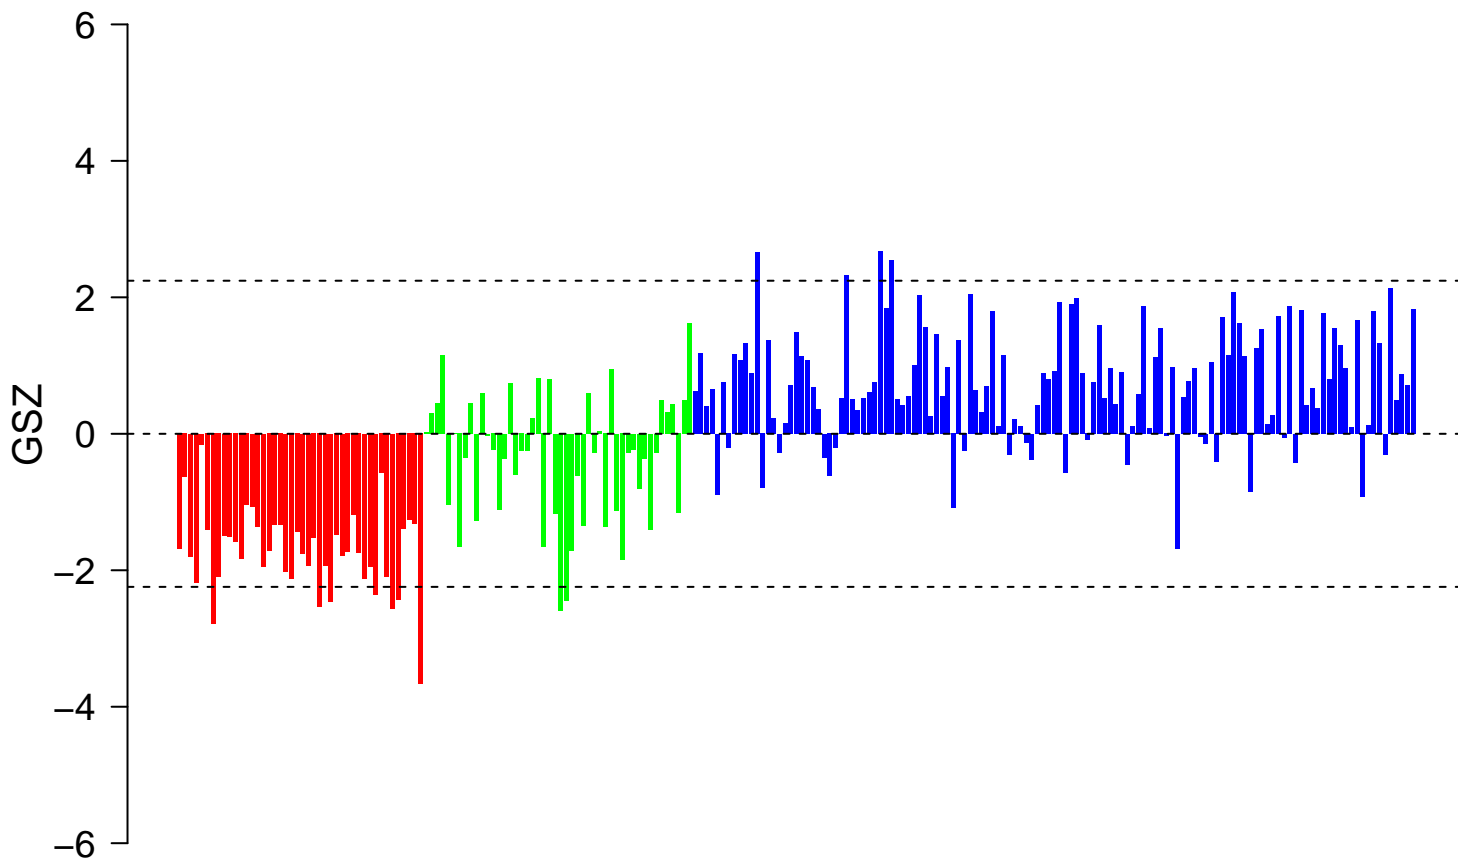

# K63-linked polyubiquitin modification-dependent protein binding

# K63-linked polyubiquitin modification-dependent protein binding

■ on  
■ -  
□ off